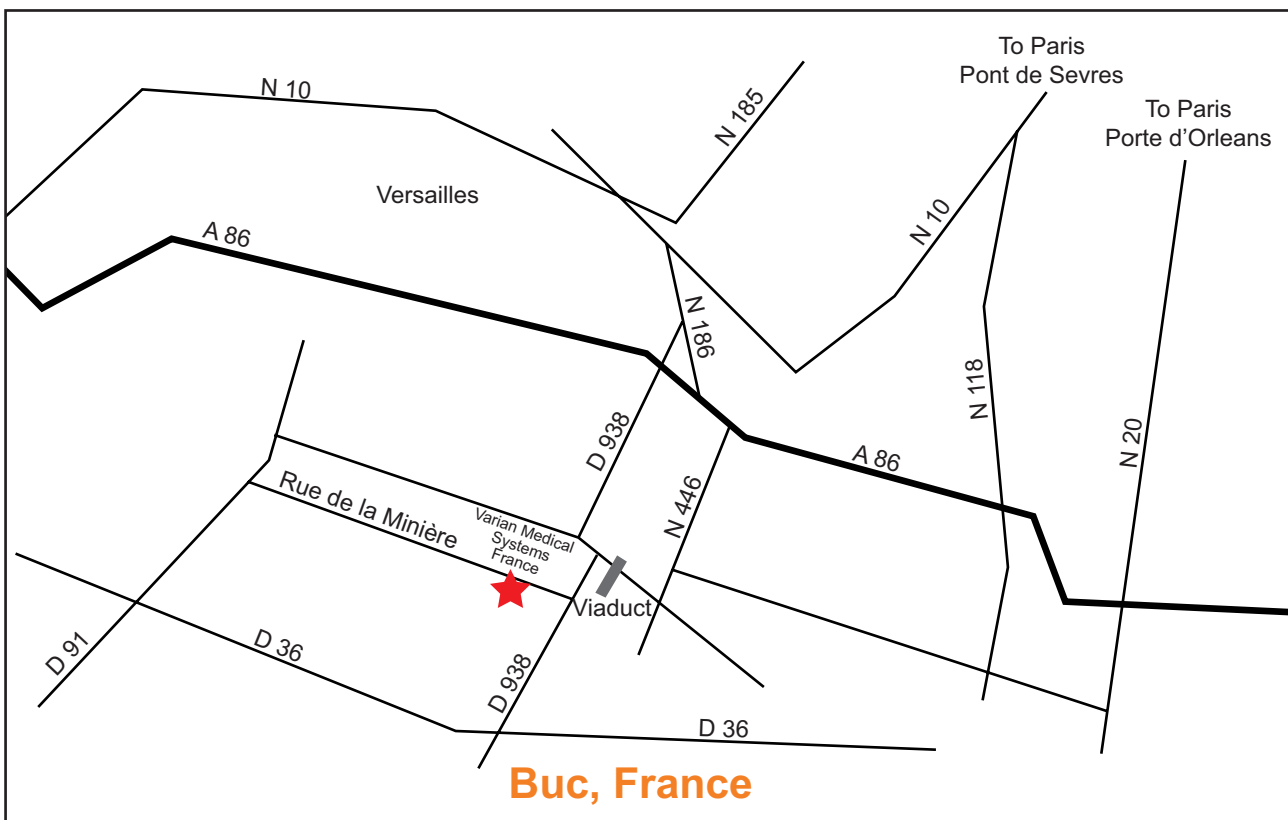

How to reach Varian Medical Systems France

Varian Medical Systems

283, rue de la Minière
78535 BUC Cedex, France

The closest airports to the training location is Orly Airport (approx. 35 km) and Roissy Airport Charles de Gaulle (approx. 50 km).

All the course participants will be staying at the same hotel in Versailles. A Taxi/minibus shuttle between the hotel and Varian Medical Systems will be organized.