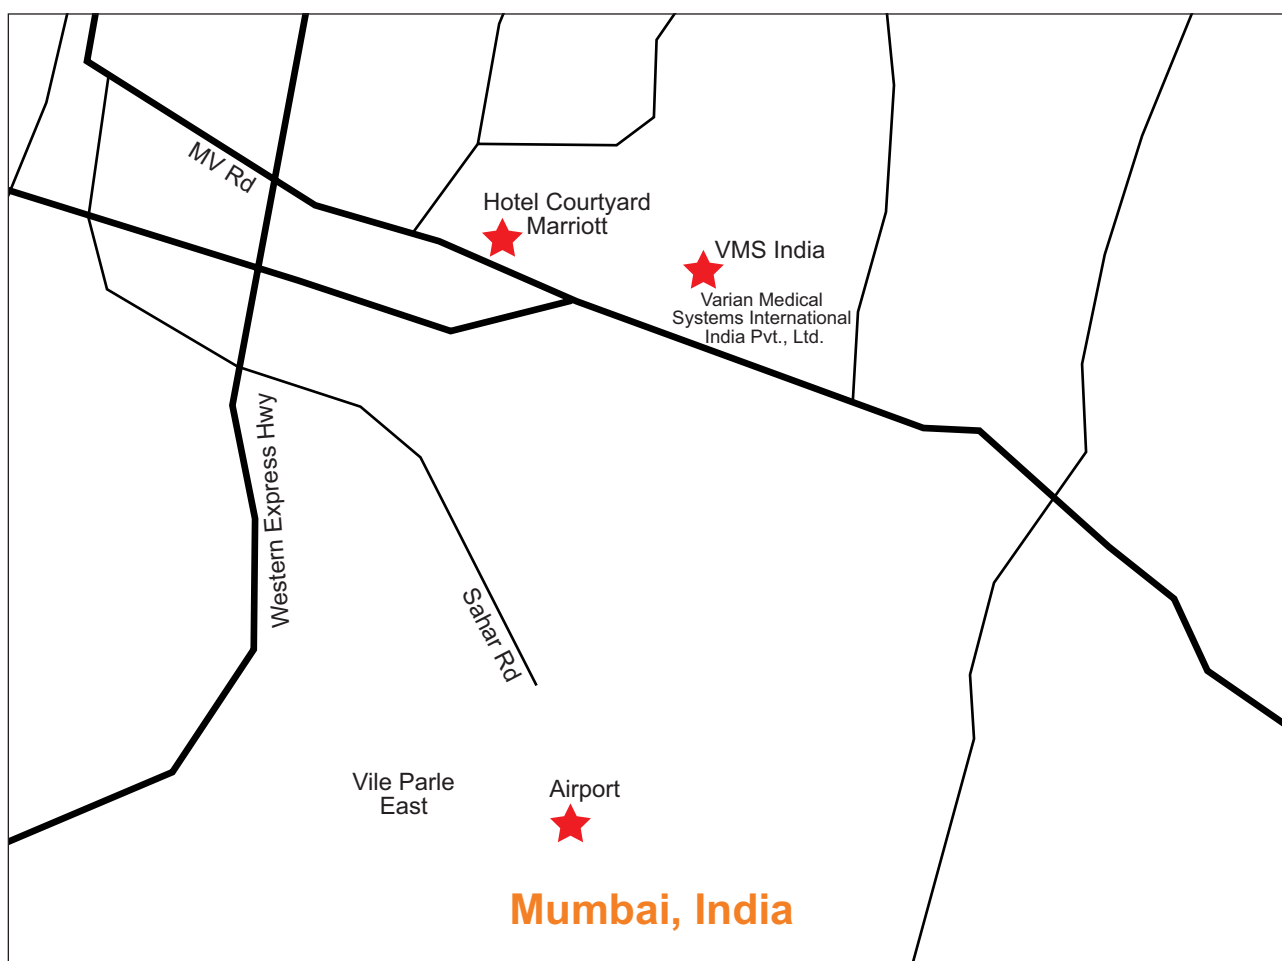

## How to reach Varian Medical Systems Mumbai

**Varian Medical Systems International India Pvt., Ltd.**

Unit No. 33, Kalpataru Square, Kurla Road

Andheri East, Mumbai – 400 059, India

The closest airport to the training location is Chhatrapati Shivaji Mumbai Airport.

All the course participants will be staying at the same hotel. A Taxi/mini-bus shuttle between the hotel and Varian Medical Systems Mumbai will be organized.