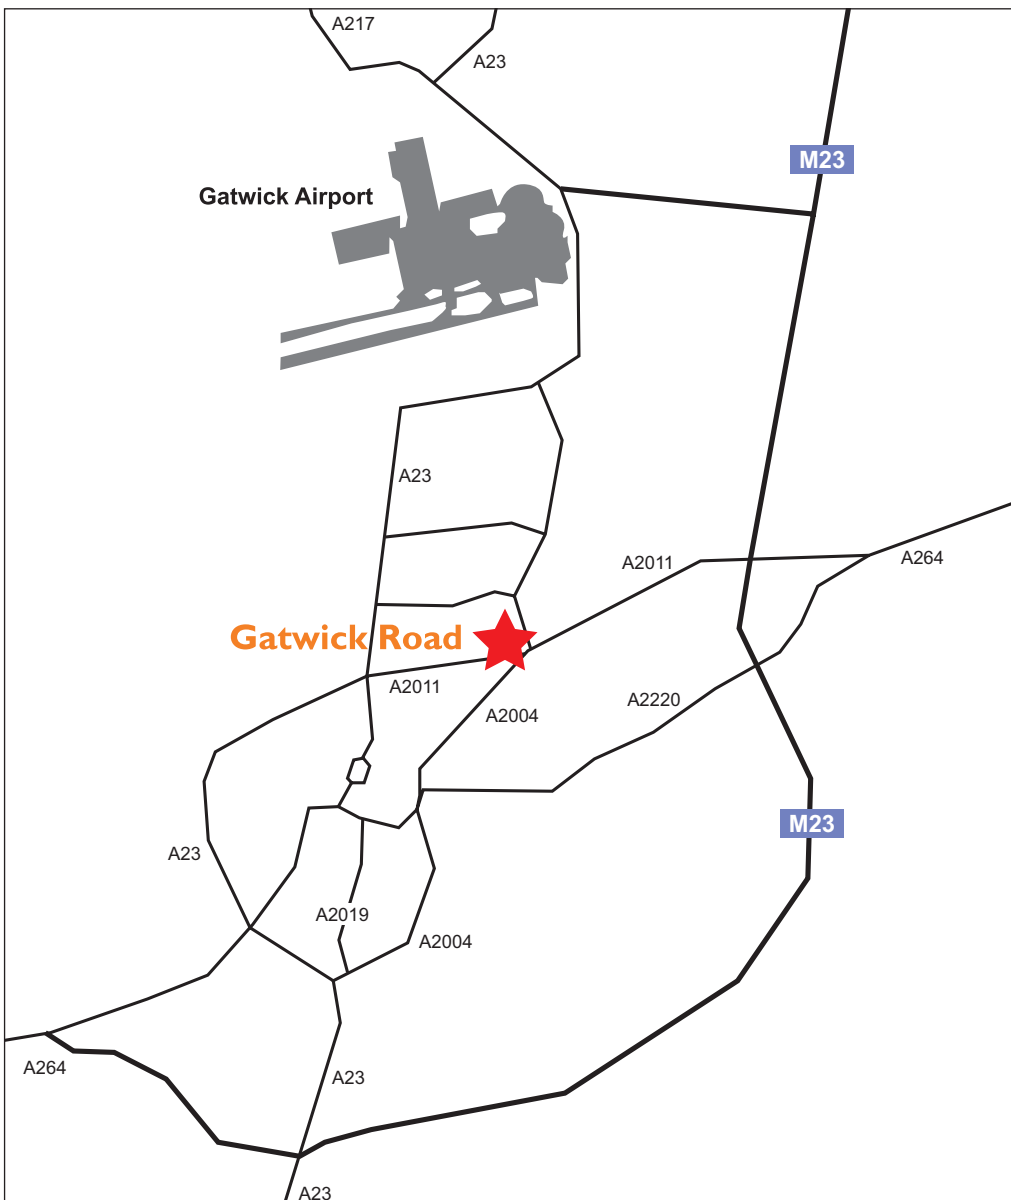

How to reach Varian Medical Systems in Crawley?

Varian Medical Systems UK Ltd

Gatwick Road – Crawley

West Sussex RH 10 9RG, United Kingdom

The closest airport to Crawley is London Gatwick Airport, which is just 10 minutes taxi ride away, or few minutes by train.